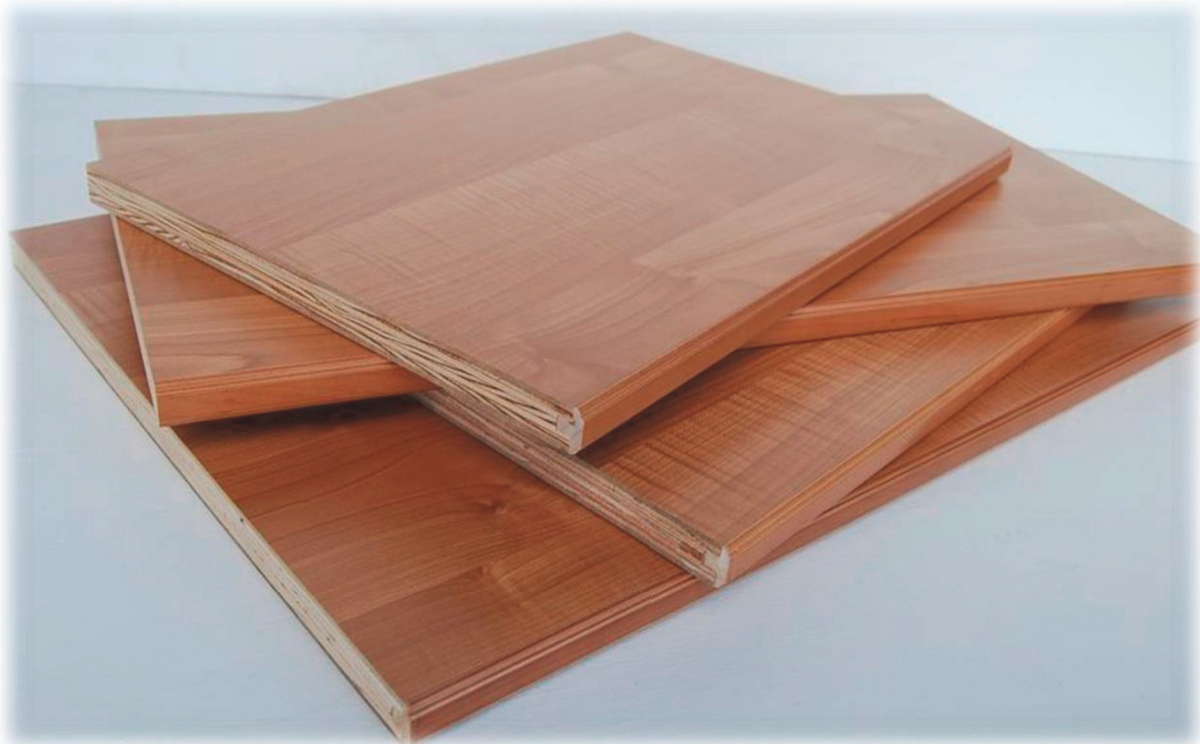

## Standard 3/4" Shelving

**Core Material** Our veneer core is manufactured with western softwood inner core and the thinnest MDF outer surfaces available, making it lightweight and leaves a clean edge when cut.

**Edge Material** 3/4" Solid Maple with UV finish to match surface with double bead profile.

**Surface Material** High Pressure Melamine authentic wood grain Laminate.

**Depths** 12" and 16" Deep.

**Widths** 18", 24" and 30" Wide.